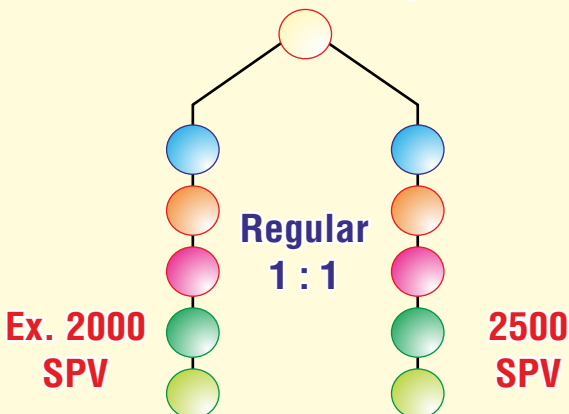

II. Re Purchase Matching Bonus